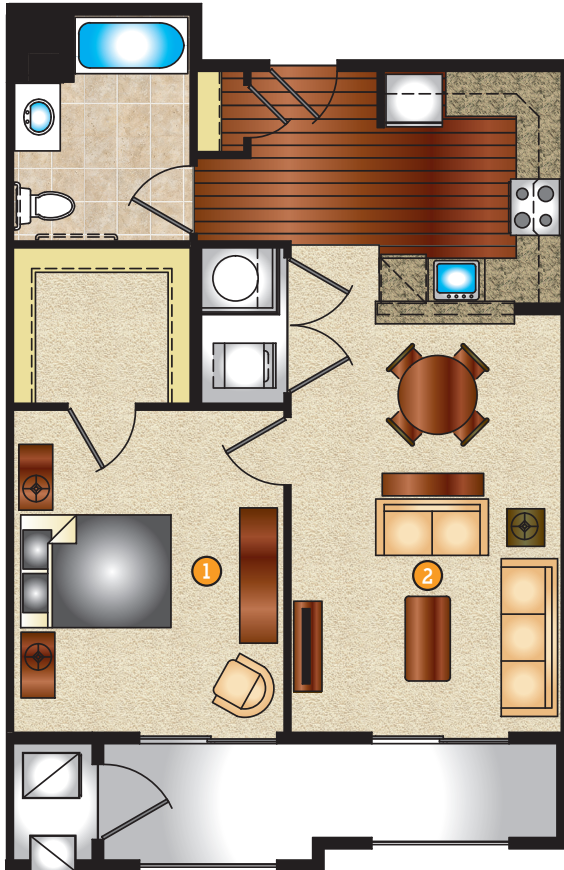

The Buckingham

- 810 Sq. Feet
- Balcony 102 Sq. Feet
- 1 Bedroom
- 1 Bath

1ST FLOOR

1 | Bedroom
11' - 10" x 14' - 2"

2 | Living/Dining Area
11' - 10" x 18' - 5"

Plans and furnishings are for marketing purposes only, and are not to scale. Please inspect construction, subdivision, utility, landscape and other plans available through leasing center for complete and specific information. Actual locations may vary and items shown or not shown on this place are subject to errors, omissions and field changes.