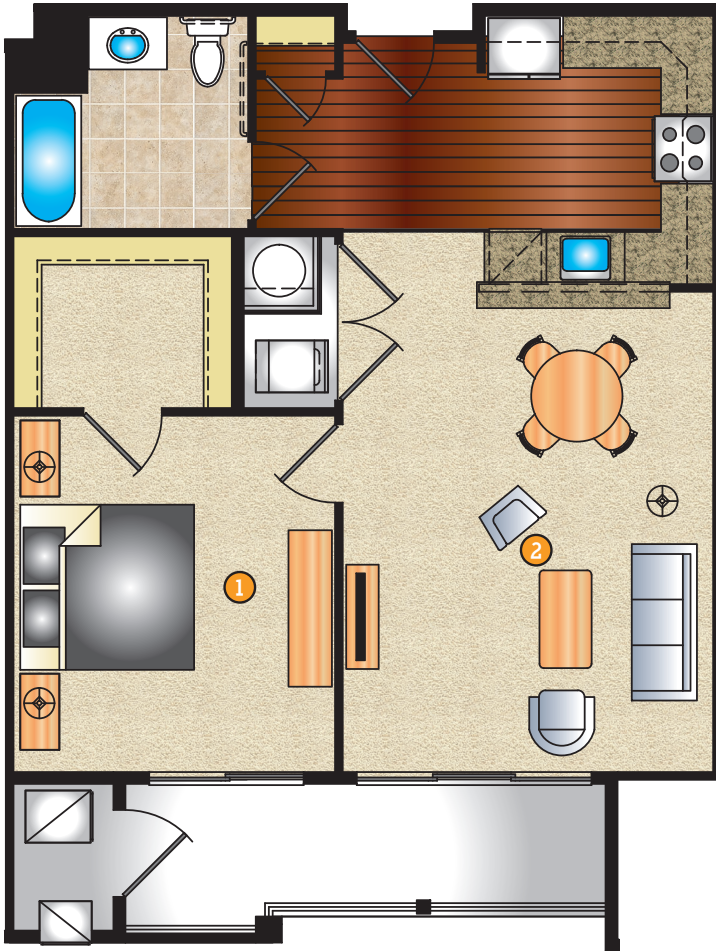

The Chelsea

- 847 Sq. Feet
- Balcony 97 Sq. Feet
- 1 Bedroom
- 1 Bath

2ND-5TH FLOOR

- ① Bedroom
12' - 3" x 13' - 7"
- ② Living/Dining Area
13' - 11" x 18' - 2"

Plans and furnishings are for marketing purposes only, and are not to scale. Please inspect construction, subdivision, utility, landscape and other plans available through leasing center for complete and specific information. Actual locations may vary and items shown or not shown on this place are subject to errors, omissions and field changes.