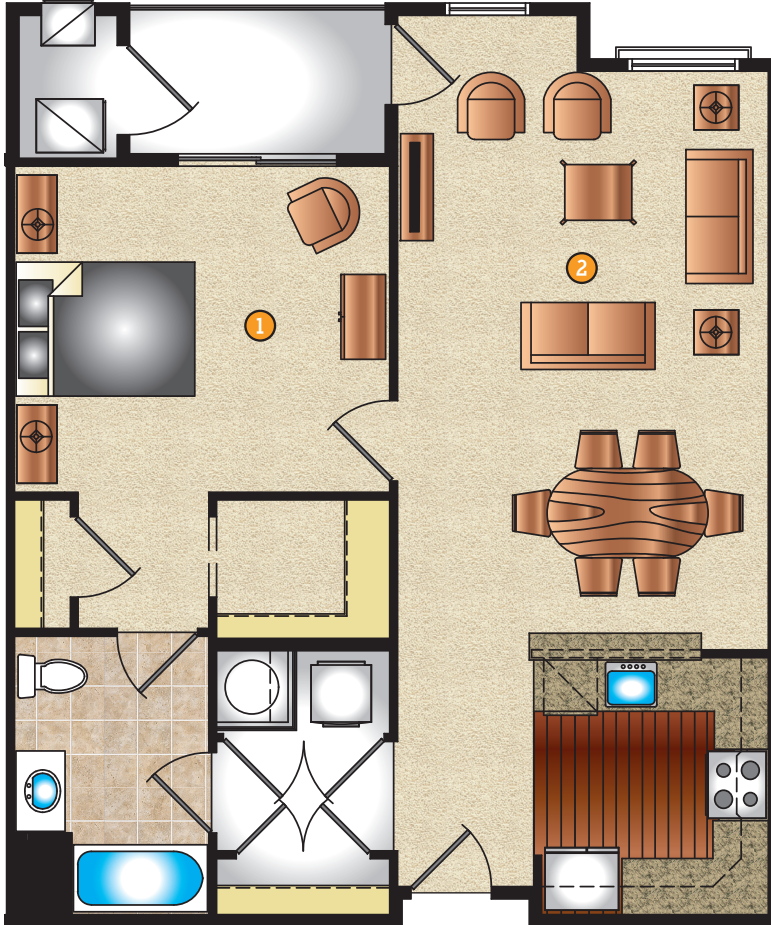

# The Edgeware

- 919 Sq. Feet
- 1 Bedroom
- 1 Bath

## 2ND-5TH FLOOR

- ① | Bedroom  
13' - 9" x 12' - 1"
- ② | Living/Dining Area  
13' - 9" x 20' - 10"

Plans and furnishings are for marketing purposes only, and are not to scale. Please inspect construction, subdivision, utility, landscape and other plans available through leasing center for complete and specific information. Actual locations may vary and items shown or not shown on this place are subject to errors, omissions and field changes.