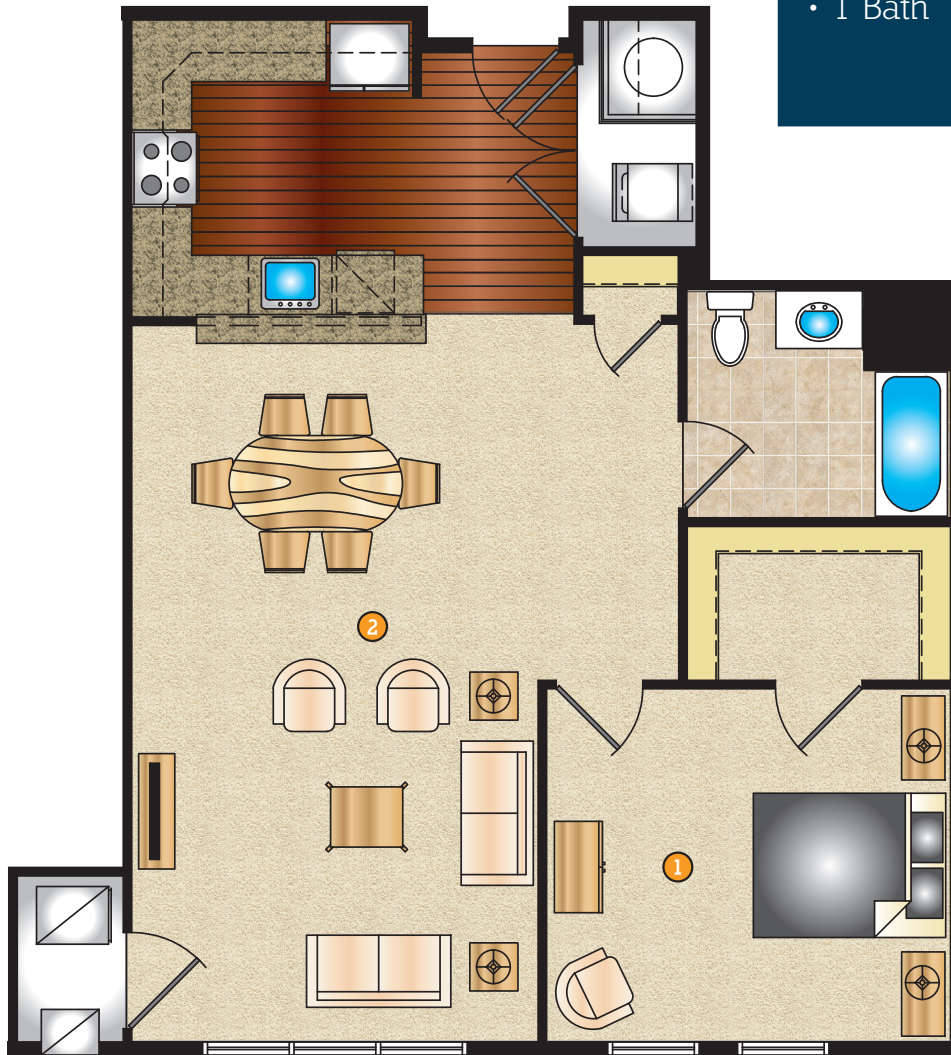

The Kensington

- 1,000 Sq. Feet
- 1 Bedroom
- 1 Bath

2ND FLOOR

- ① Bedroom
13' - 10" x 12' - 1"
- ② Living/Dining Area
13' - 10" x 24' - 7"

Plans and furnishings are for marketing purposes only, and are not to scale. Please inspect construction, subdivision, utility, landscape and other plans available through leasing center for complete and specific information. Actual locations may vary and items shown or not shown on this place are subject to errors, omissions and field changes.