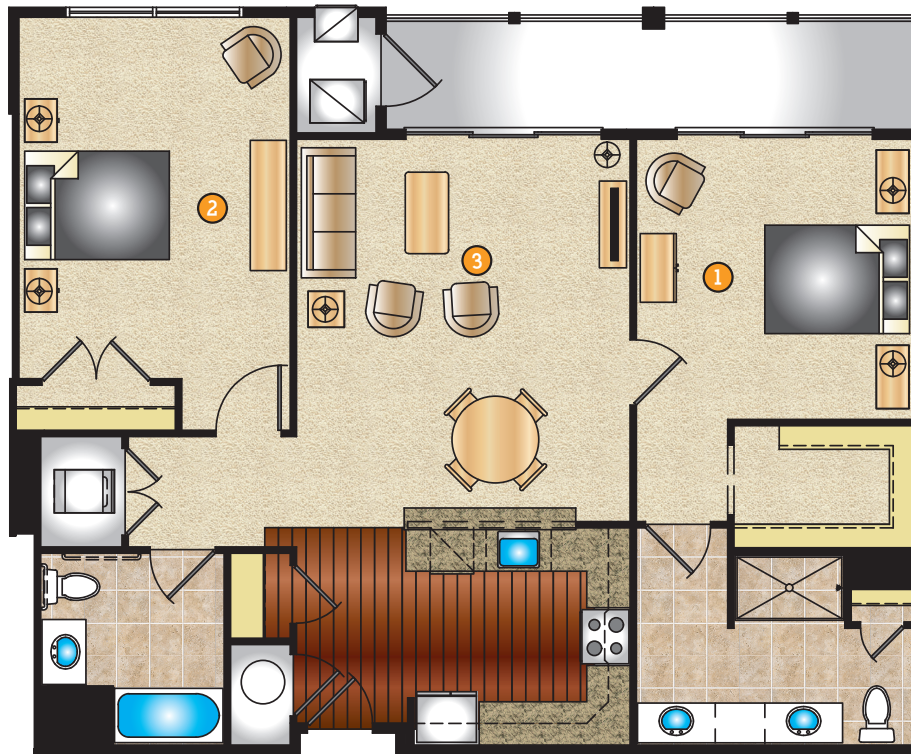

The Royal

- 1,293 Sq. Feet
- Balcony 126 Sq. Feet
- 2 Bedroom
- 2 Bath

2ND-5TH FLOOR

- ① Master Bedroom
12' - 7" x 12' - 10"
- ② Bedroom 2
12' - 4" x 16' - 7"
- ③ Living/Dining Area
15' - 1" x 17' - 4"

Plans and furnishings are for marketing purposes only, and are not to scale. Please inspect construction, subdivision, utility, landscape and other plans available through leasing center for complete and specific information. Actual locations may vary and items shown or not shown on this place are subject to errors, omissions and field changes.